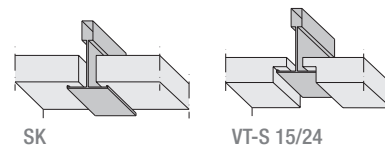

THERMATEX Thermofon

THERMATEX Thermofon is a low density mineral tile with a painted acoustic fleece facing. It offers outstanding sound absorption values.

SYSTEM	■ Exposed system, demountable ceiling
Dimensions	■ 600 x 600 mm, 625 x 625 mm
Thickness / weight	■ 15 mm (c. 2.4 kg/m ²)
Colour	■ White similar to RAL 9010
Edges details	■ SK, VT-S 15/24

TECHNICAL PERFORMANCE

Reaction to fire	■ A2-s1, d0 as per EN 13501-1
Sound absorption	■ EN ISO 354 $\alpha_w = 0.80(H)$ as per EN ISO 11654 $NRC = 0.85$ as per ASTM C 423
Sound attenuation	■ $D_{n,c,w} = 28$ dB as per EN 20140-9 (according to test report)
Light reflectance	■ Up to 88%
Thermal conductivity	■ $\lambda = 0.038$ W/mK as per EN 12667
Humidity	■ Up to 95% RH
Clean room classification	■ ISO - Class 6 (as per ISO 14644-1)