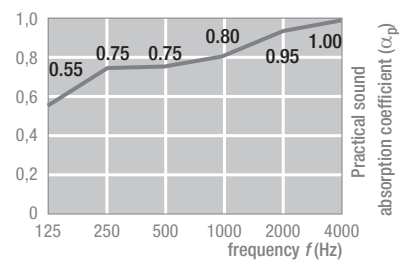

THERMATEX Thermofon

THERMATEX Thermofon is a low density mineral tile with a painted acoustic fleece facing. It offers outstanding sound absorption values.

SYSTEM	■ Exposed system, demountable ceiling
Dimensions	■ 600 x 600 mm, 625 x 625 mm
Thickness / weight	■ 15 mm (c. 2.4 kg/m ²)
Colour	■ White similar to RAL 9010
Edges details	■ SK, VT-S 15/24

TECHNICAL PERFORMANCE

Reaction to fire	■ A2-s1, d0 as per EN 13501-1
Sound absorption	■ EN ISO 354 $\alpha_w = 0.80(H)$ as per EN ISO 11654 $NRC = 0.85$ as per ASTM C 423
Sound attenuation	■ $D_{n,c,w} = 28$ dB as per EN 20140-9 (according to test report)
Light reflectance	■ Up to 88%
Thermal conductivity	■ $\lambda = 0.038$ W/mK as per EN 12667
Humidity	■ Up to 95% RH
Clean room classification	■ ISO - Class 6 (as per ISO 14644-1)